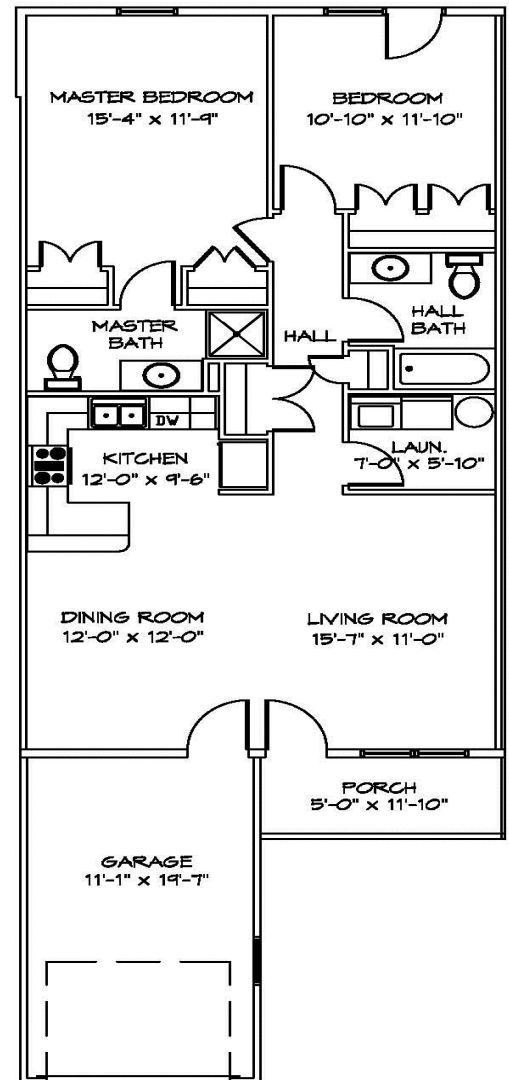

Roths Farm Village

THE BELLWOOD

1,100 SQ. FT.

The Bellwood Plan features 2 Bedrooms and 2 Full Bathrooms with an attached 1-car garage. An open floor plan welcomes you upon entering the home which features a spacious dining room, a nicely appointed kitchen and a cozy family room. There is also a spacious laundry room .

BASE PRICE STARTING AT:

\$149,900